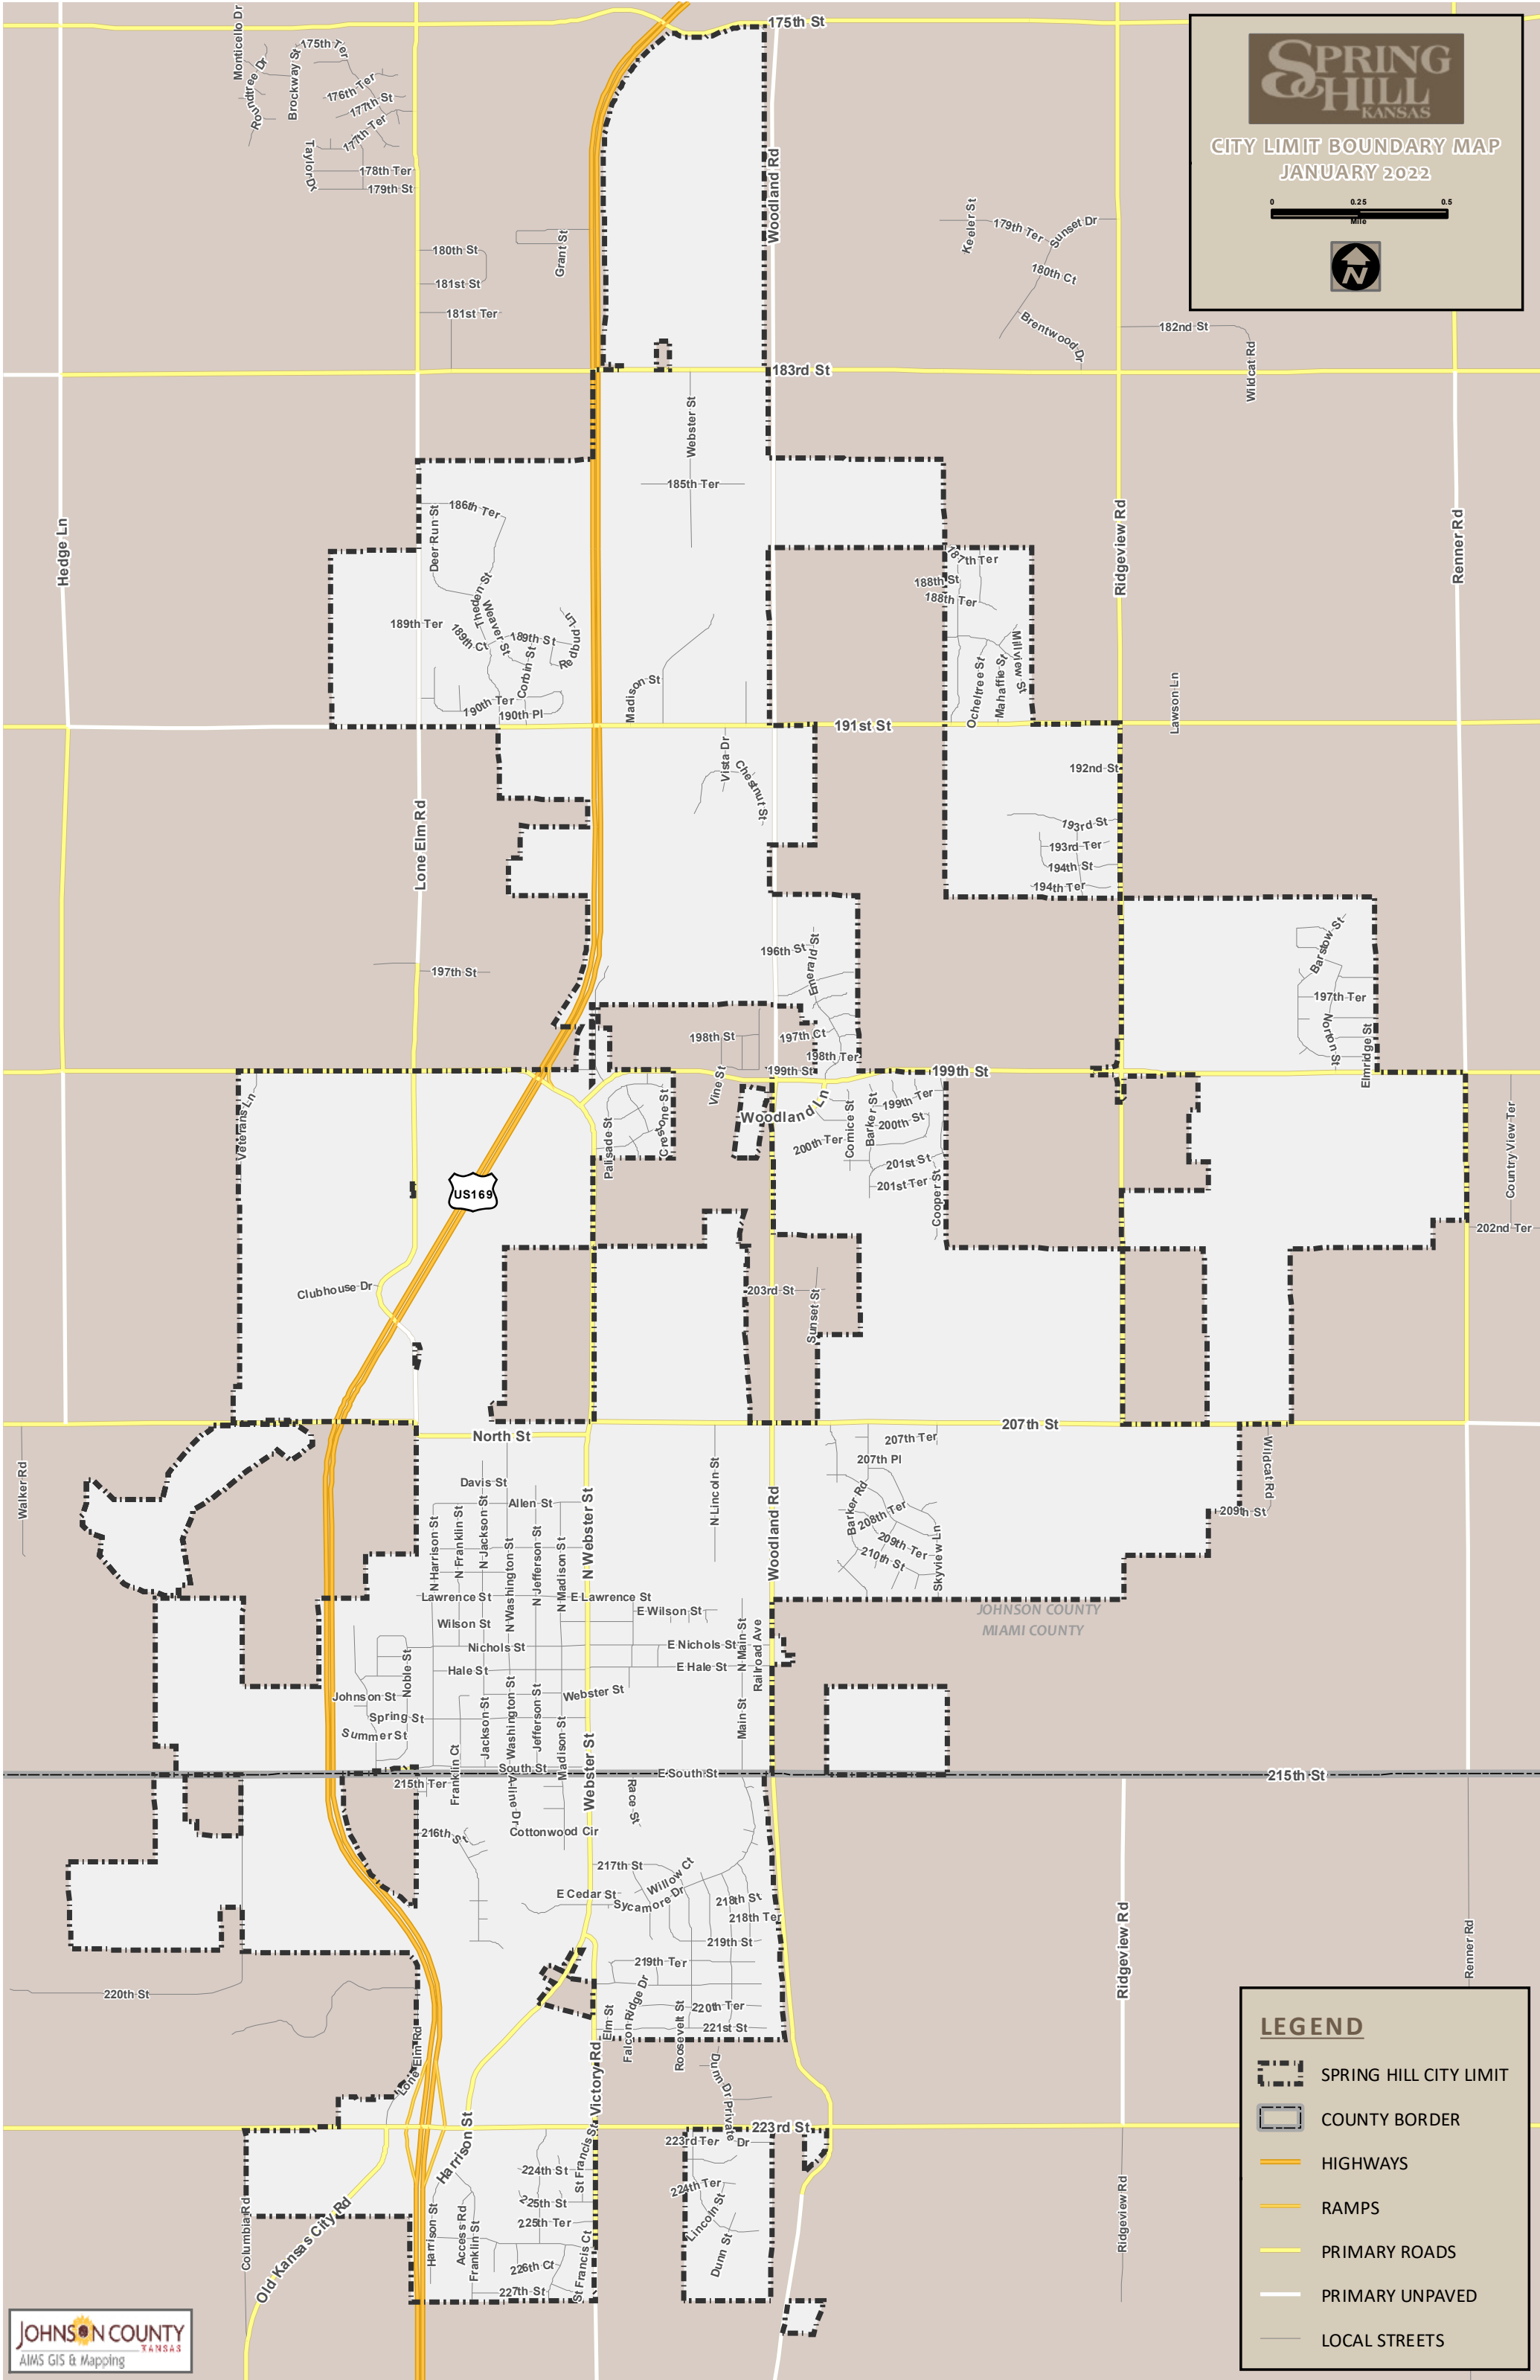

CITY LIMIT BOUNDARY MAP
JANUARY 2022

0 0.25 0.5
Mile

LEGEND

-  SPRING HILL CITY LIMIT
-  COUNTY BORDER
-  HIGHWAYS
-  RAMPS
-  PRIMARY ROADS
-  PRIMARY UNPAVED
-  LOCAL STREETS